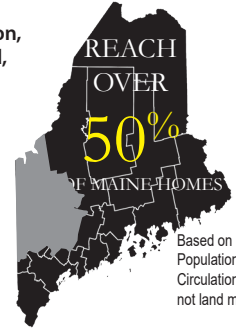

Mailed to 75% of all businesses and 90% of all residents in Central and Western Maine, and parts of Cumberland County!

**MOUNTAIN MESSENGER (MM):**

Circulation over 8,000  
Directly mailed to business and residence of: **Rangeley, Oquossoc, Phillips, Avon, Eustis** and several unorganized townships.

**THE WESTERN MAINE FOOTHILLS (WMF):**

Circulation over 22,000  
Directly mailed to business and residence of: **Bethel, Hanover, Newry, Rumford, Mexico, Dixfield, Greenwood, Bryant Pond, Roxbury**

**OXFORD HILLS OBSERVER (OHO):**

**LAKE REGION READER (LRR) - NORTH**

**WEEK 2 PAPER**  
Circulation over 19,000  
Directly mailed to business and residence of: **Vienna, Rome, Oakland, Kents Hill/Fayette, Mt. Vernon, Belgrade, Belgrade Lakes and Manchester**