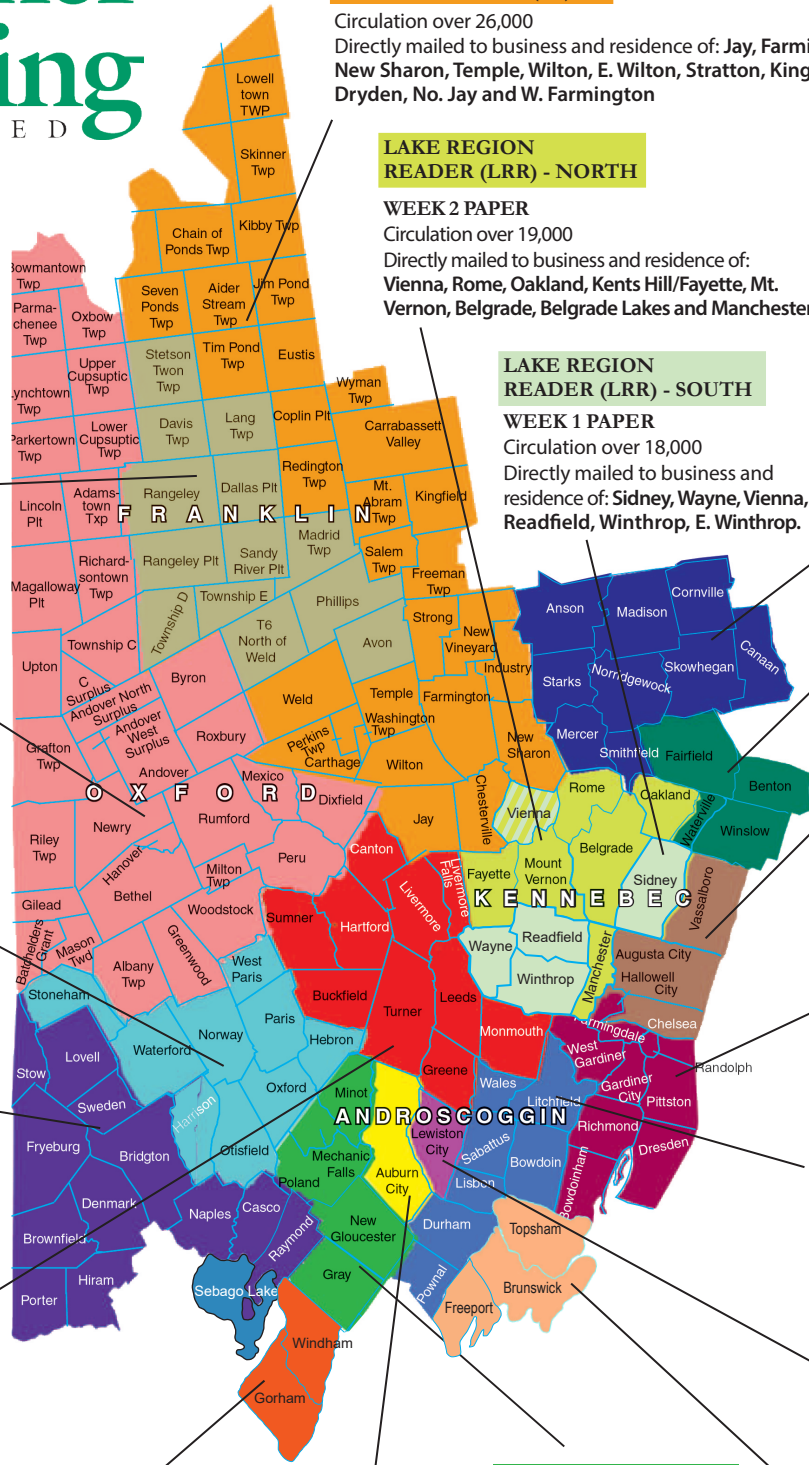

THE LEWISTON LEADER (LEW):

Circulation over 29,000
Directly mailed to business and residence of: **Lewiston**

Note: USPS updates zip code distribution every 3 months.

Contact us today! Call 207-225-2076 • advertising@turnerpublishing.net
www.turnerpublishing.net • www.centralmainetoday.com
articles@turnerpublishing.net • P.O. Box 214 • Turner, ME 04282
Subscribe for free to daily news at www.turnerpublishing.net/news